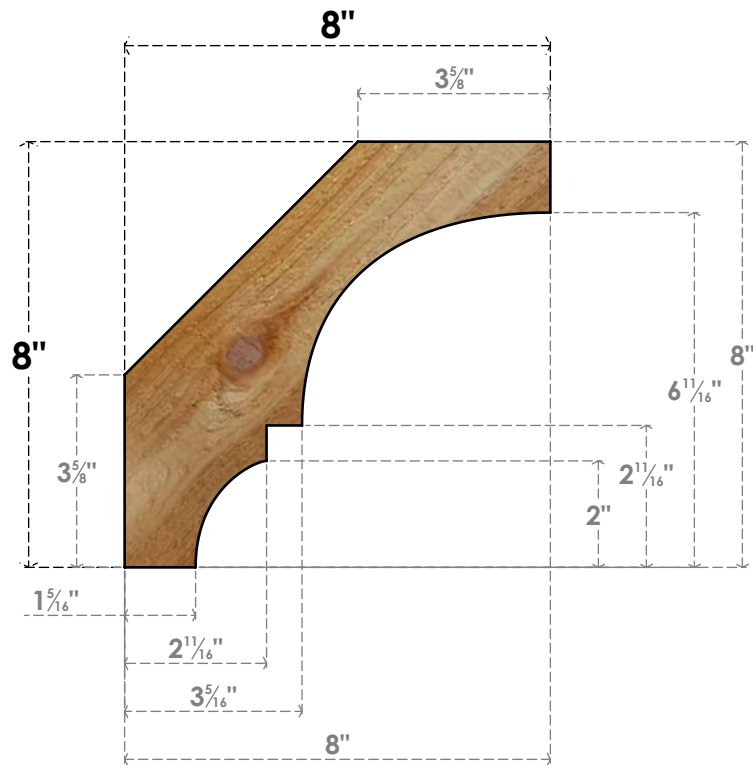

BRC04X08X08BOA00RWR

4"W X 8"D X 8"H BALBOA ROUGH SAWN BRACE, WESTERN RED CEDAR

SIDE

FRONT

EKENA MILLWORK
 2300 WEST MAIN ST.
 CLARKSVILLE, TX 75426
 TOLL FREE: 866-607-0453
 WWW.EKENAMILLWORK.COM

NOTES

1. INSTALLATION TO BE COMPLETED IN ACCORDANCE WITH MANUFACTURER'S SPECIFICATIONS.
2. DRAWING MAY NOT BE TO SCALE
3. THIS DRAWING IS INTENDED FOR DESIGN AND PLANNING PURPOSES ONLY.
4. ALL INFORMATION CONTAINED HEREIN WAS CURRENT AT THE TIME OF DEVELOPMENT BUT MUST BE REVIEWED AND APPROVED BY THE PRODUCT MANUFACTURER TO BE CONSIDERED ACCURATE.
5. PRODUCTS ARE NOT KILN DRIED. THIS ITEM IS UNIQUE AND WILL CONTAIN THE NATURAL VARIATIONS THAT THE WOOD SPECIES OFFERS. THIS MAY RESULT IN VARIATIONS UP TO 1/4"